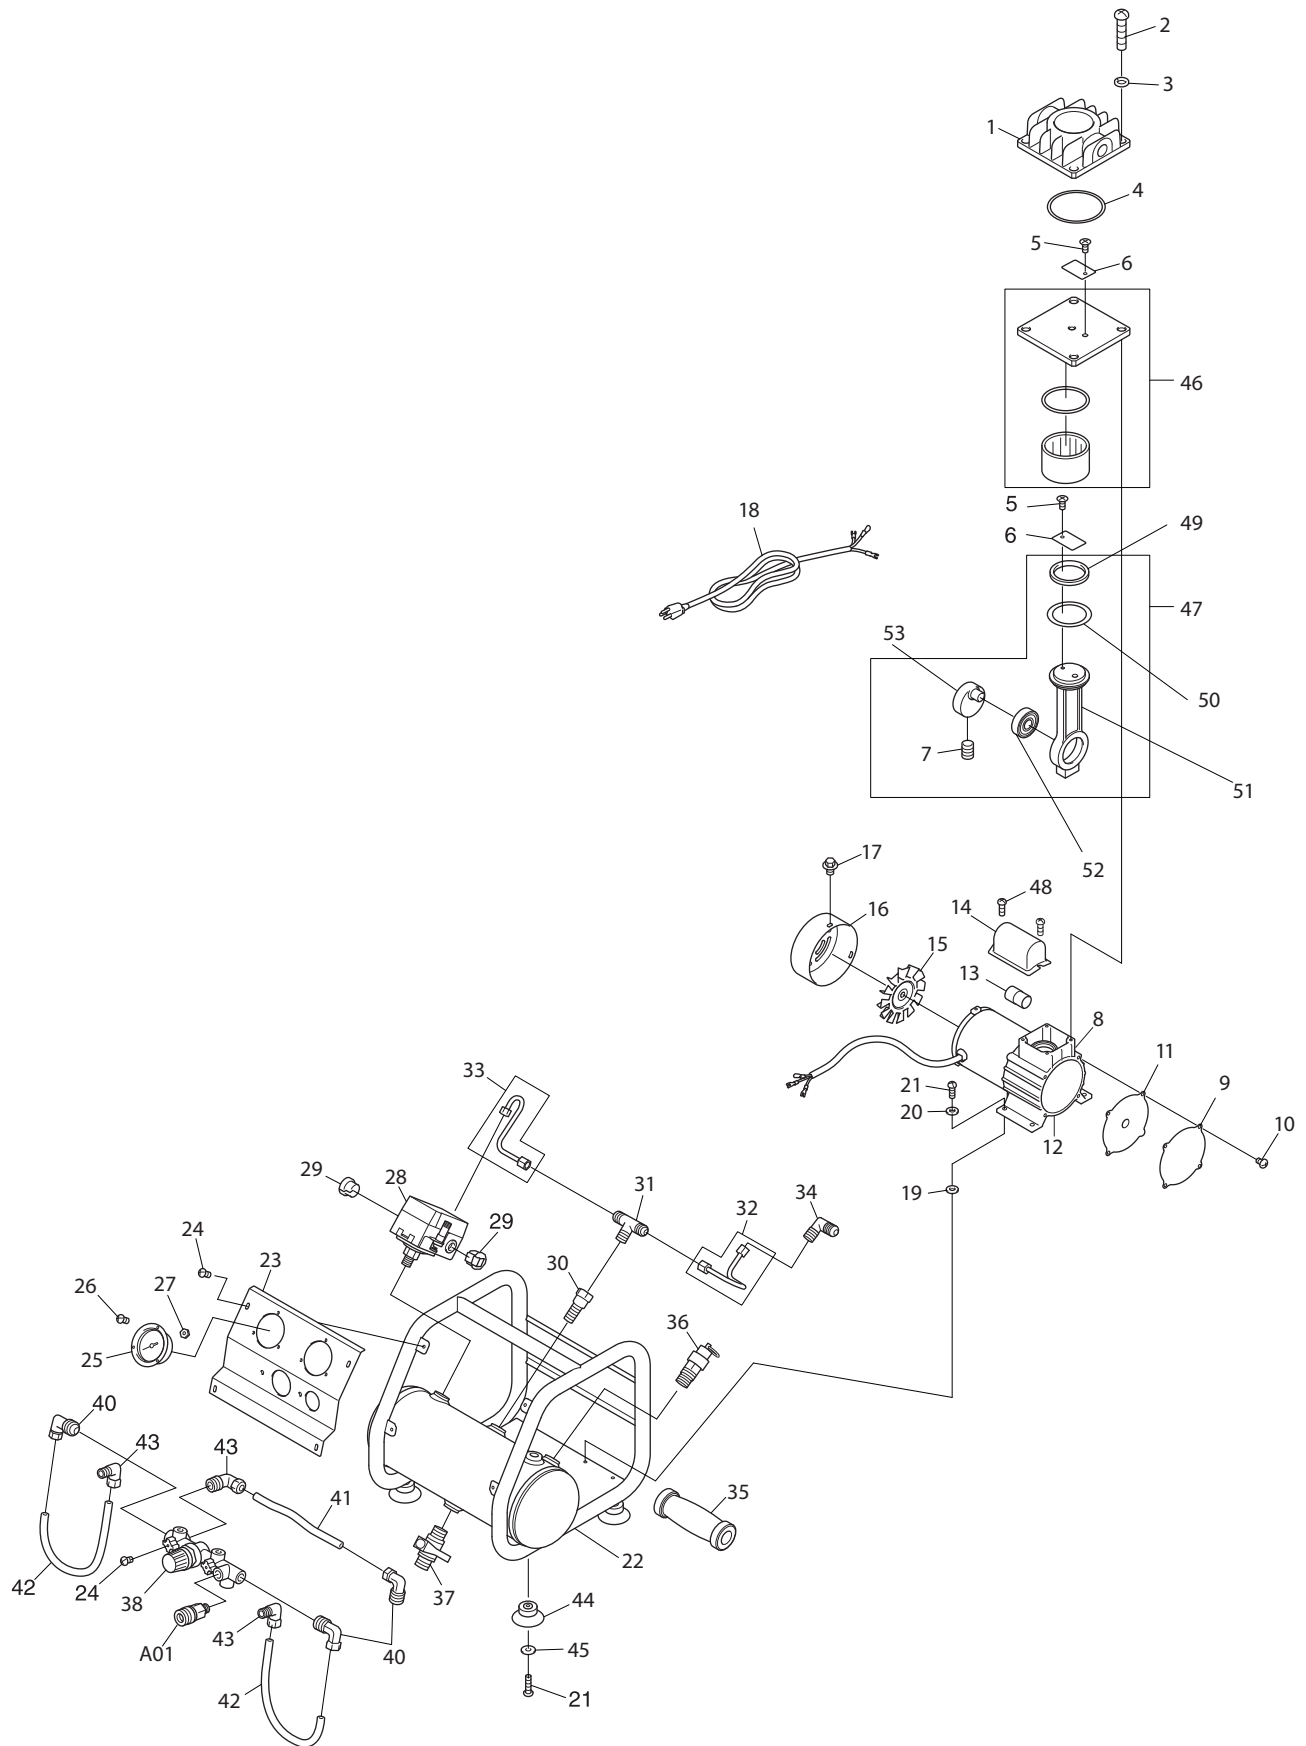

07 - 2014
AC001
1HP PEAK COMPRESSOR

Item No.	Type	Sub	Part No	Description	Qty	Unit
001			101017	CYLINDER HEAD	1	PC.
002			353015	BOLT/CLYLINDER HEAD	4	PC.
003			382002	SPRING WASHER	4	PC.
004			333011	O RING	1	PC.
005			353148	ROUND-HEAD BOLT	2	PC.
006			115004	IN & OUTLET VALVE PLATE	2	PC.
007			356005	IN SIX ANGLE BOLT	1	PC.
008			301023	CRANKCASE	1	PC.
009			304019	CRANKCASE FRONT COVER	1	PC.
010			353021	ROUND-HEAD BOLT	4	PC.
011			215014	FRONT COVER PACKING	1	PC.
012			519091	ELECTRIC MOTOR	1	PC.
		INC.	453092	CABLE WIRE	1	PC.
013			462020	RUN CAPACITOR	1	PC.
014			455020	CAPACITOR COVER	1	PC.
015			431014	RADIATION FAN WITH SCREW	1	PC.
016			432013	MOTOR COVER	1	PC.
017			354006	FLANGE CROSS BOLT	3	PC.
018			452011	POWER CORD	1	PC.
019			384003	PLASTIC WASHER	4	PC.
020			382003	SPRING WASHER	4	PC.
021			353024	ROUND-HEAD BOLT	8	PC.
022			401184	AIR TANK	1	PC.
023			488048	CONTROL PANEL	1	PC.
024			365003	ROUND HEAD BOLT	6	PC.
025			411029	PRESSURE/REGULATOR GAUGE	2	PC.
		INC.	411029-1-01	GLASS LENS	2	PC.
026			353001	PRESSURE GAUGE BOLT	6	PC.
027			371001	HEXAGON NUT	6	PC.
028			412006	PRESSURE SWITCH	1	PC.
029			457005	STAIN RELIEF CLIP	2	PC.
030			409017	CHECK VALVE	1	PC.
031			152101	UNLOADING ELBOW	1	PC.
032			WSS228038E	UNLOADING TUBE ASSEMBLY (1/4")	1	PC.
		INC.	373001	TUBE NUT (Size:13.5mm, Thickness:11.5mm)	1	PC.
		INC.	376001	TUBE NUT (Size:12.5mm, Thickness:10.5mm)	1	PC.
033			228044	UNLOADING TUBE ASSEMBLY (1/4")	1	PC.
		INC.	373001	TUBE NUT (Size:13.5mm, Thickness:11.5mm)	1	PC.
		INC.	376001	TUBE NUT (Size:12.5mm, Thickness:10.5mm)	1	PC.
034			151002	UNLOADING ELBOW	1	PC.
035			435001	RUBBER HANDLE	1	PC.
036			407009	SAFETY VALVE	1	PC.
037			413008	DRAIN COCK	1	PC.
038			410001	REGULATOR	1	PC.
040			151009	UNLOADING ELBOW	3	PC.
041			240024	UNLOADING TUBE	1	PC.
042			240044	UNLOADING TUBE	2	PC.
043			151001	UNLOADING ELBOW	3	PC.
044	2		434002	TANK FOOT (W/O Item No. 21 & No. 45)	4	PC.
045			381021	WASHER, METAL	4	PC.
046			VK001	VALVE KIT	1	PC.
		INC.	-----	EXHAUST VALVE SEAT	1	PC.
		INC.	-----	O RING	1	PC.
		INC.	-----	CYLINDER	1	PC.